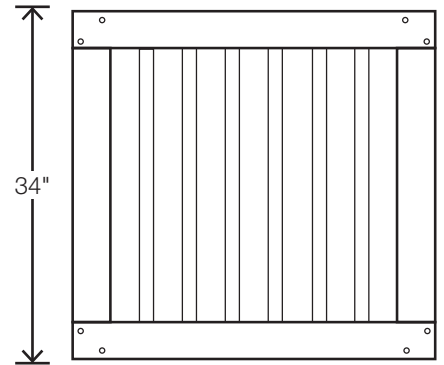

For Home, For Life®.
545 Tilton Road
Egg Harbor City, NJ 08215
Ph: 877.420.7245
Fax: 866.277.5160
www.rdirail.com

Company/Name _____

Shipping Address _____

Address _____

City _____ State _____ Zip Code _____

P.O. Number _____ Order Date _____

Phone Number _____ Fax Number _____

Custom Gate Kit Ordering Guide

CUSTOM WIDTH GATE (SINGLE OR DOUBLE)

Custom Gates can be ordered in either 36" finished height (with 2" bottom spacing) or 42" height (with 2" bottom spacing) in the colors and baluster options below in the table.

Custom single gates can be ordered to fit a maximum opening of 49.5" wide (49.5" opening will use (1) 48" wide gate + (1) 1" latch + (1) ½" hinge).

Custom double gates require a drop rod to create a fixed point for the operating gate to latch to, both gates can be opened when required. Custom double gates can be ordered to fit a maximum opening of 98" wide (98" opening will use (2) 48" wide gates + (1) 1" latch + (2) ½" hinges).

All gate kits are either left or right swing, will be shipped un-assembled, and are set up for Boerboel® hardware. Due to the nature of custom sized gates, all orders are final and non-returnable. All gates will be manufactured to the exact size needed for the Boerboel hardware sold separately. The finished opening dimension will be used for gate identification, and will be written on each custom gate kit box.

CUSTOM WIDTH VINYL RAIL GATE KITS

DESCRIPTION	WHITE	EARTH	SAHARA
Custom Width Gate Kit – 36" H – 1" Square Balusters	73018155	N/A	N/A
Custom Width Gate Kit – 36" H – 1¼" Square Balusters	73018138	73018139	73018140
Custom Width Gate Kit – 36" H – 1¼" Turned Balusters	73018141	N/A	N/A
Custom Width Gate Kit – 36" H – ¾" Round Balusters	73018147	73018148	73018149
Custom Width Gate Kit – 42" H – 1" Square Balusters	73018154	N/A	N/A
Custom Width Gate Kit – 42" H – 1¼" Square Balusters	73018144	73018145	73018146

BOERBOEL® VINYL RAIL GATE HARDWARE

DESCRIPTION	BLACK	WHITE
Boerboel® Standard Wrap Hinge Pair	73028117	73025512
Boerboel® GardDog™ Locking Latch Two Sided	73024418	73025501
Boerboel® Gravity Latch	73002252	73025491
Boerboel® 24" Heavy Duty Drop Rod	73014305	73014306