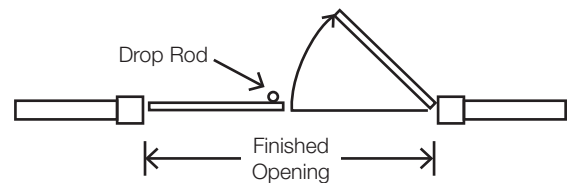

Custom Gate SKU: _____ Single or Double (circle one) Finished Opening: _____ Gate Height: 36" or 42" (circle one)

Customer Signature: _____